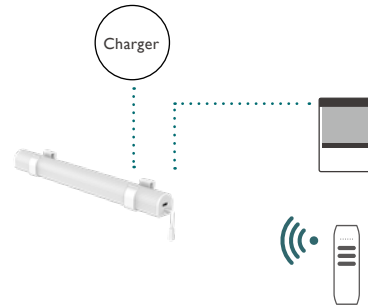

External Battery

12V Rechargeable Battery Wand

Code	JCD-ER-LB
Length	266mm
Wand Color	White
Battery Capacity	2500mAh with 3pcs rechargeable lithium batteries
Battery life times	For motor with 1.1N.m: fully charged batteries with 75% rated load, height 2m; one cycle is counted for both up and down runs; 400 cycles
Charging Port	5V/2A Type C USB Charger
Output	12V