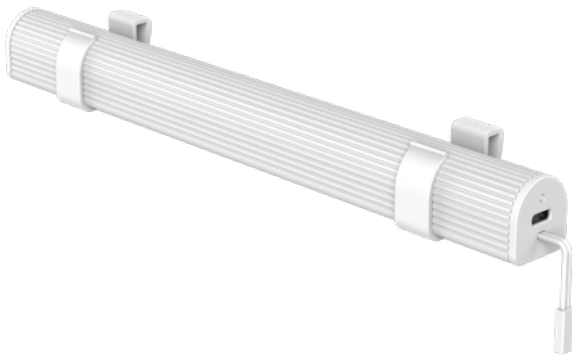

External Battery

12V Rechargeable Battery Wand

Code	JCD-ER-LB
Length	266mm
Wand Color	White
Battery Capacity	2500mAh with 3pcs rechargeable lithium batteries
Battery life times	For motor with 1.1N.m: fully charged batteries with 75% rated load, height 2m; one cycle is counted for both up and down runs; 400 cycles
Charging Port	5V/2A Type C USB Charger
Output	12V